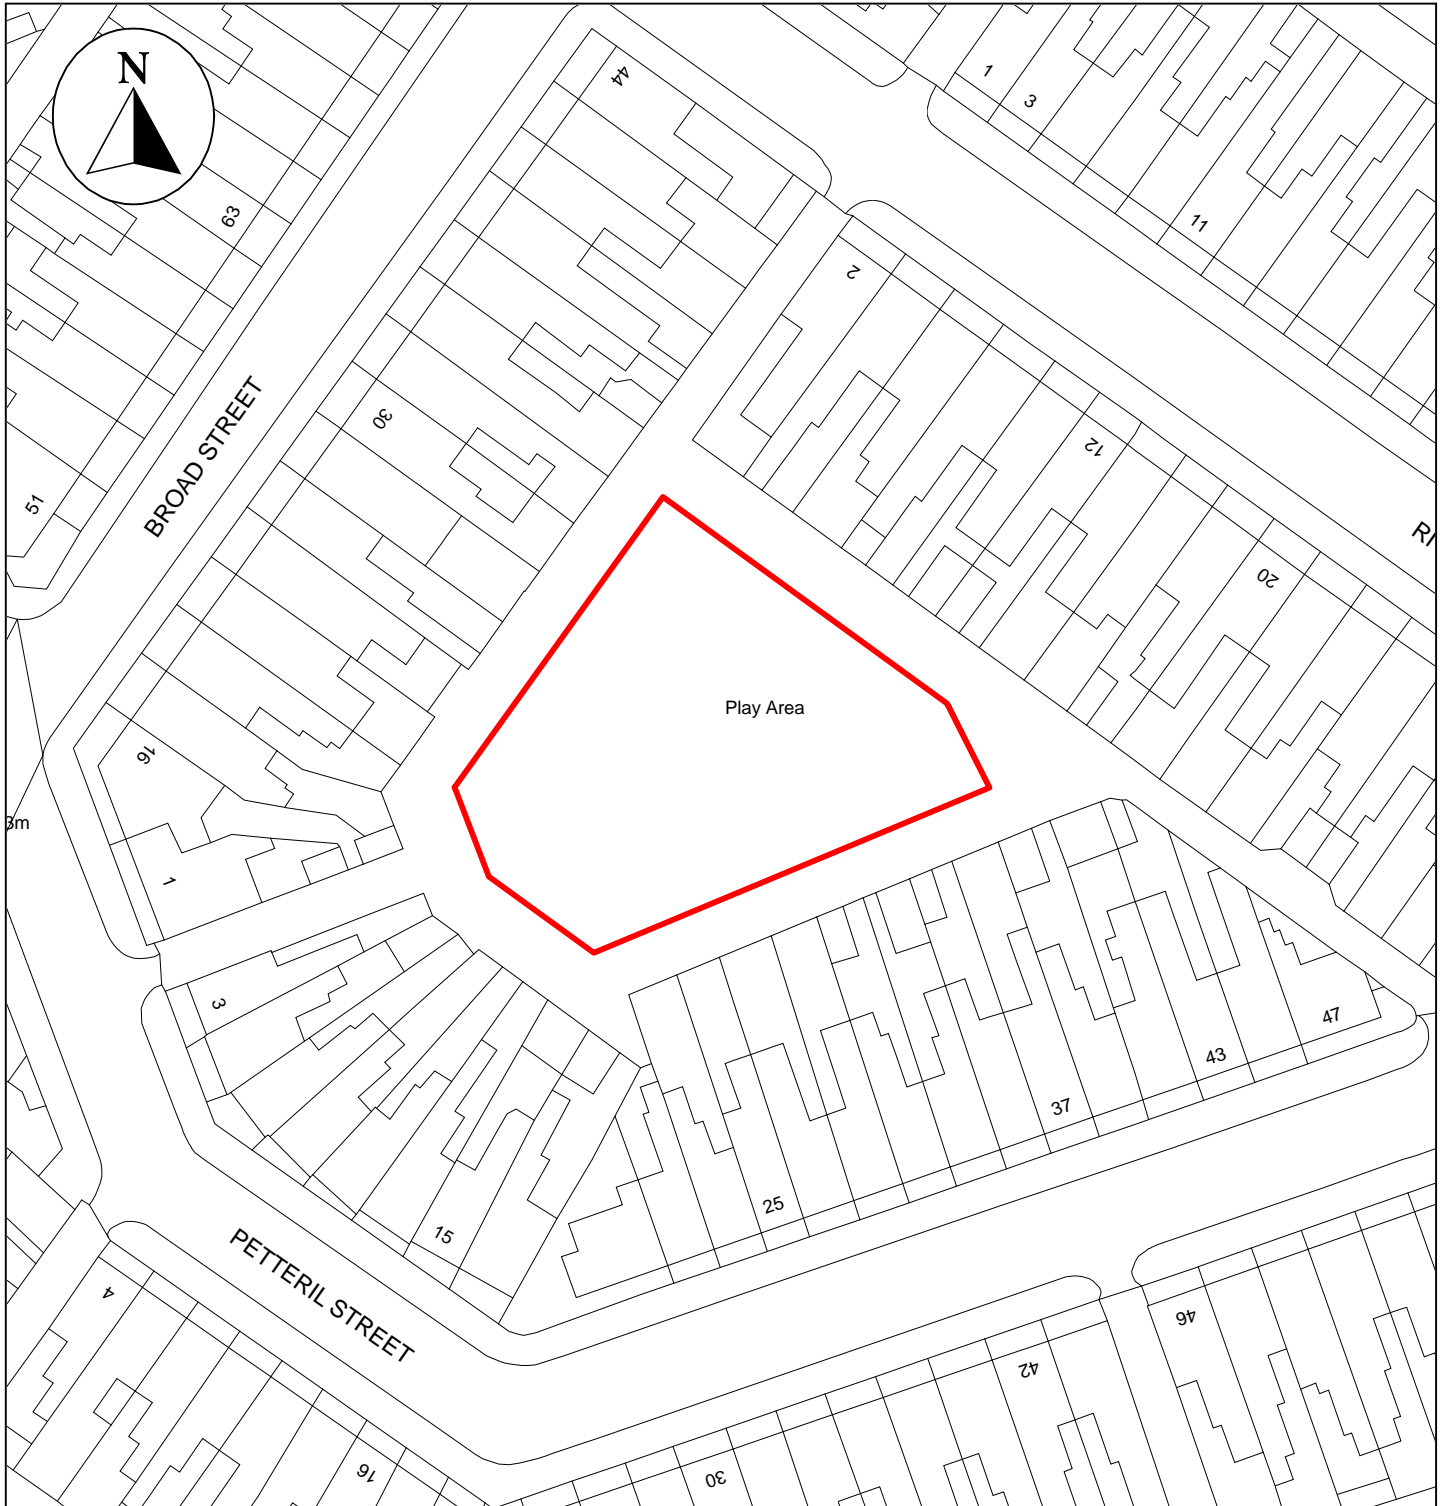

# Public Space Protection Order Cumberland Council 2024

ANTI-SOCIAL BEHAVIOUR CRIME AND  
POLICING ACT 2014

**Land at Petteril Street, Carlisle, CA1 2AJ**

Neighbourhoods  
Education and Enforcement  
Allerdale House  
Workington  
CA14 3YJ

Scale: 1 : 750  
Date: February 2024

©crown copyright database rights 2024  
ordnance survey AC0000861732